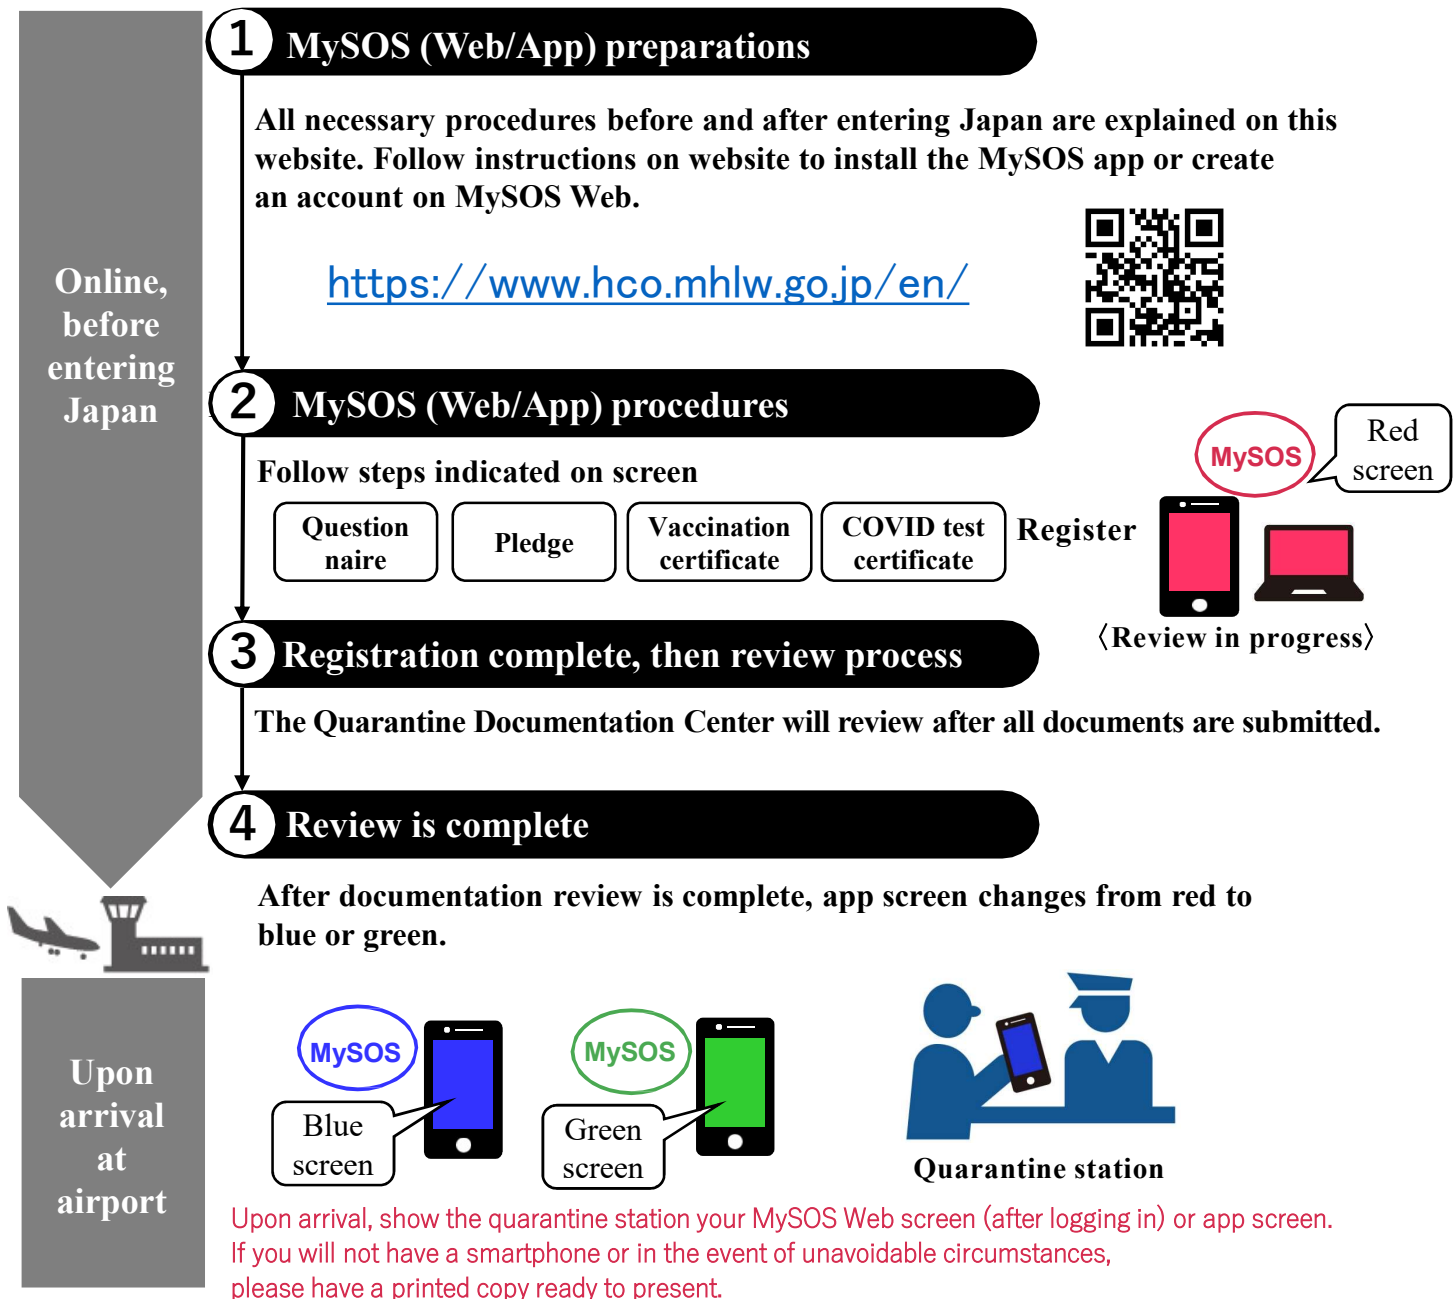

To Anyone Entering/Returning to Japan

Fast Track is a way to handle some quarantine procedures by Internet or smartphone app before you enter Japan.

Please use Fast Track

Using Fast Track will help speed quarantine procedures and reduce waiting times at the airport. We encourage travelers to use it.

Fast Track Procedures

* The registration review process can take some time. Please check the website for details.

Fast Track website

www.hco.mhlw.go.jp/fasttrack/